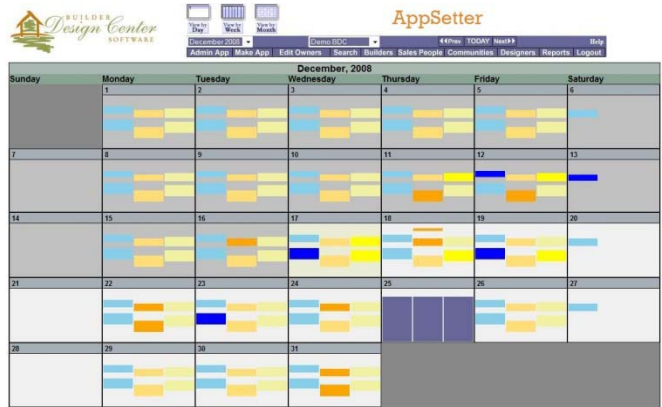

Appointment Scheduler

Design Center Colorization/Selection

Room #	Room	Carpet	Color	Pattern	Quantity	Unit Price	Total
1	Bedroom 1	Carpet	3/8" Galla Bedrock		16.50	29.13	539.19
2	Bedroom 2	Carpet	3/8" Galla Bedrock		18.50	29.13	538.94
3	Bedroom 3	Carpet	3/8" Galla Bedrock		18.50	29.13	538.94
4	Bedroom 4	Carpet	3/8" Galla Bedrock		18.50	29.13	538.94
5	Family Room	Carpet	3/8" Galla Bedrock		44.50	29.13	1,294.77
6	Guest Room	Carpet	3/8" Galla Bedrock		45.34	29.13	1,320.76
7	Hall 1	Carpet	3/8" Galla Bedrock		16.50	29.13	486.08
8	Hall 2	Carpet	3/8" Galla Bedrock		6.47	29.13	184.30
9	Hall 3	Carpet	3/8" Galla Bedrock		20.30	29.13	592.60
10	Master Bedroom	Carpet	3/8" Galla Bedrock		23.31	29.13	679.60
11	WC	Carpet	3/8" Galla Bedrock		7.00	29.13	203.91
TOTAL							66,946.72